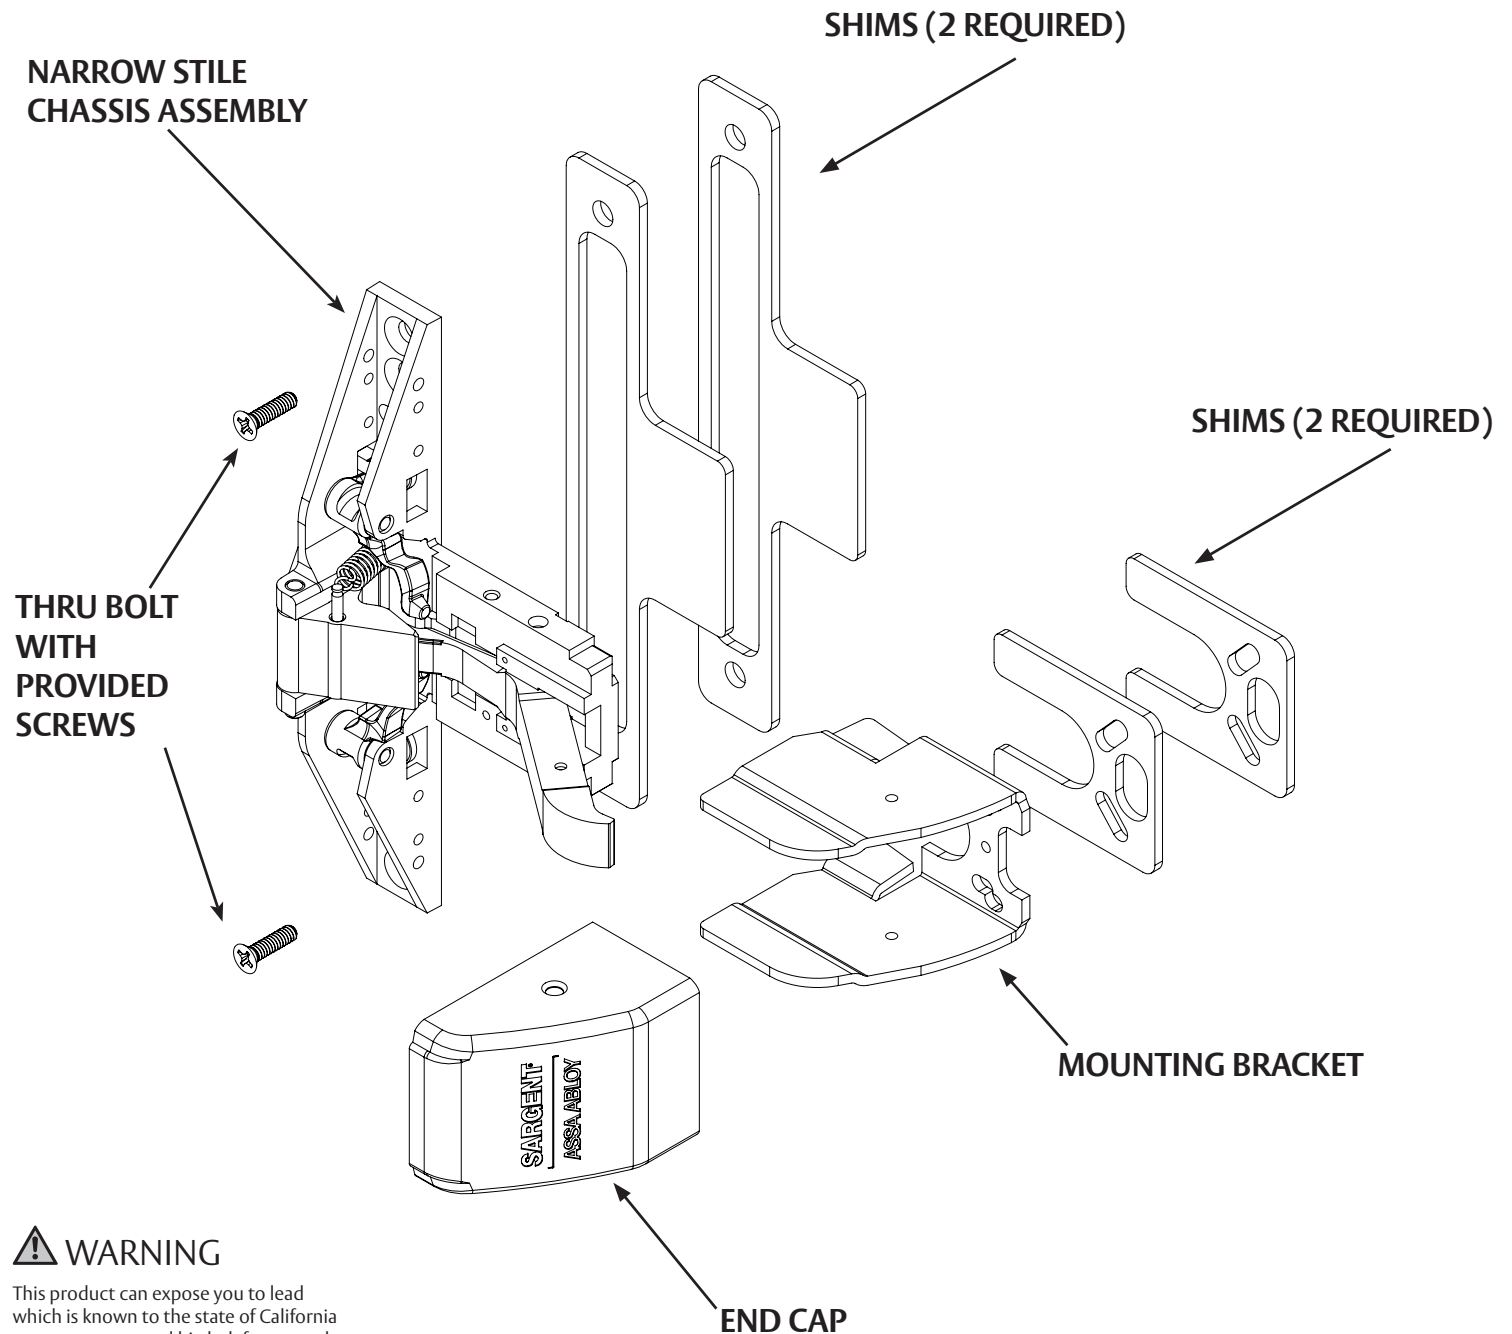

Installation Instructions

PE80 Series Narrow Stile Glass Bead Shim Kit

(Flush or Overlapping)

WARNING

This product can expose you to lead which is known to the state of California to cause cancer and birth defects or other reproductive harm. For more information go to www.P65warnings.ca.gov.