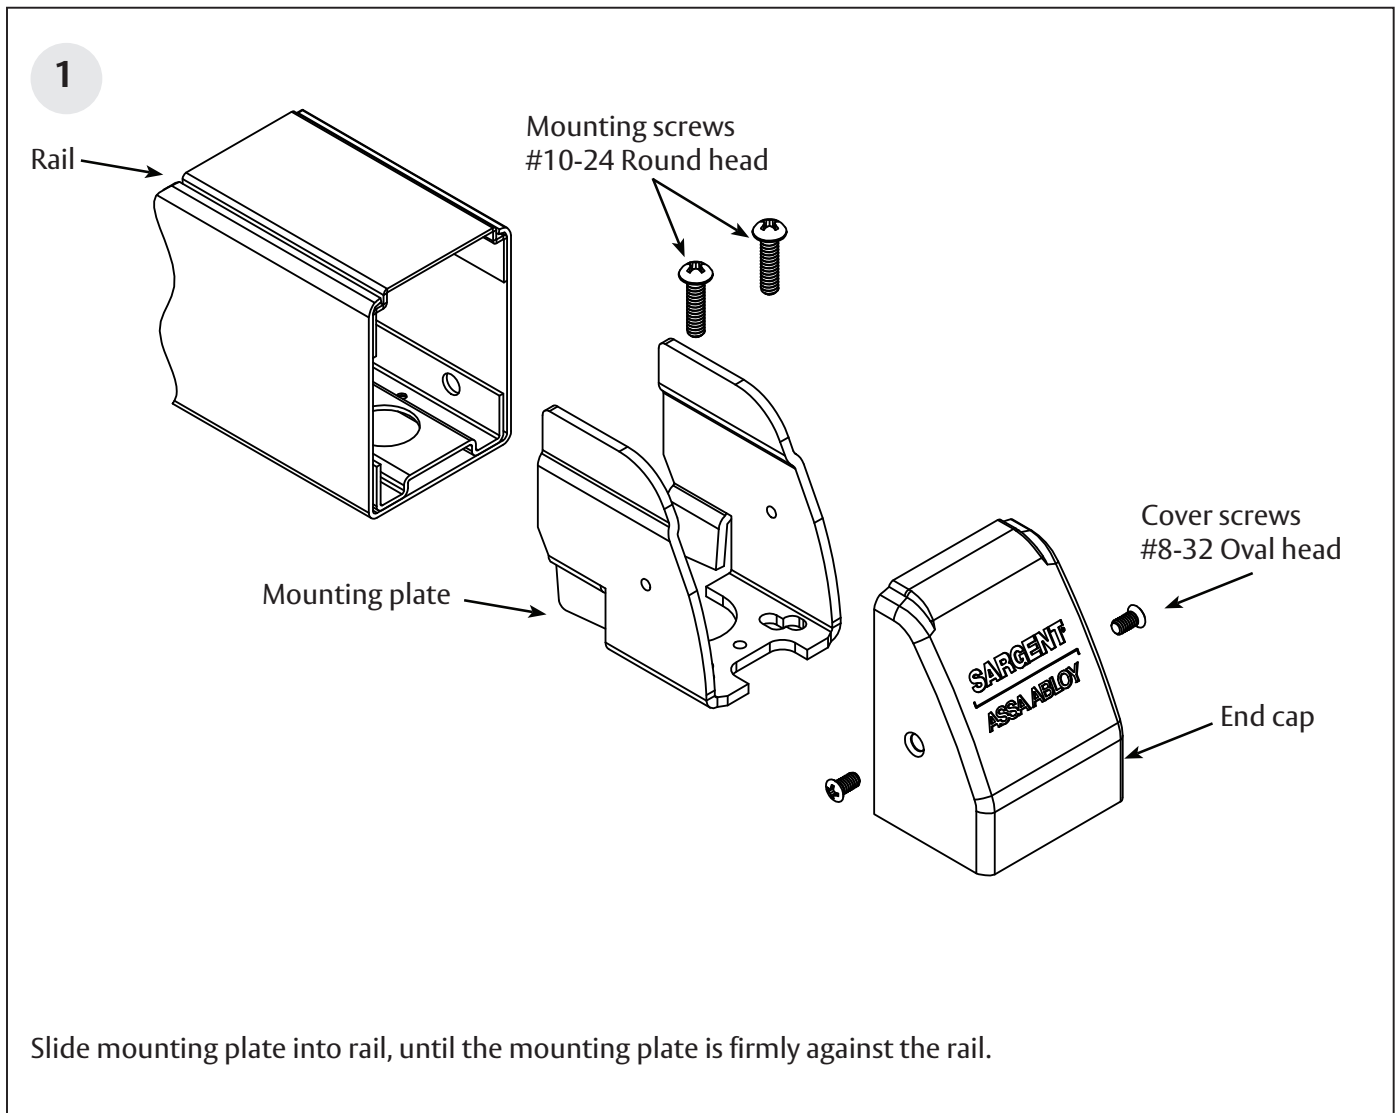

End Cap Mounting Plate

PE80 Series Exit Devices

⚠ WARNING

This product can expose you to lead which is known to the state of California to cause cancer and birth defects or other reproductive harm. For more information go to www.P65warnings.ca.gov.

⚠ WARNING

Attention Installer: Improper installation may result in damage to the product and void the factory warranty.